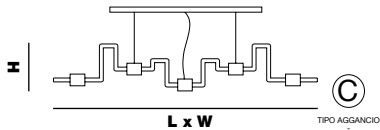

TIPO AGGANCI
HOOK TYPE

ESSENTIAL creativity

L x W 135 x 8 cm | 53,15" x 3,15"
H 22 cm | 8,66"

5 spot led 15W - 4000°K - 12 Vdc - 1400 lm
life time 30.000 hrs - SMD type 5630 - Dimmable: yes